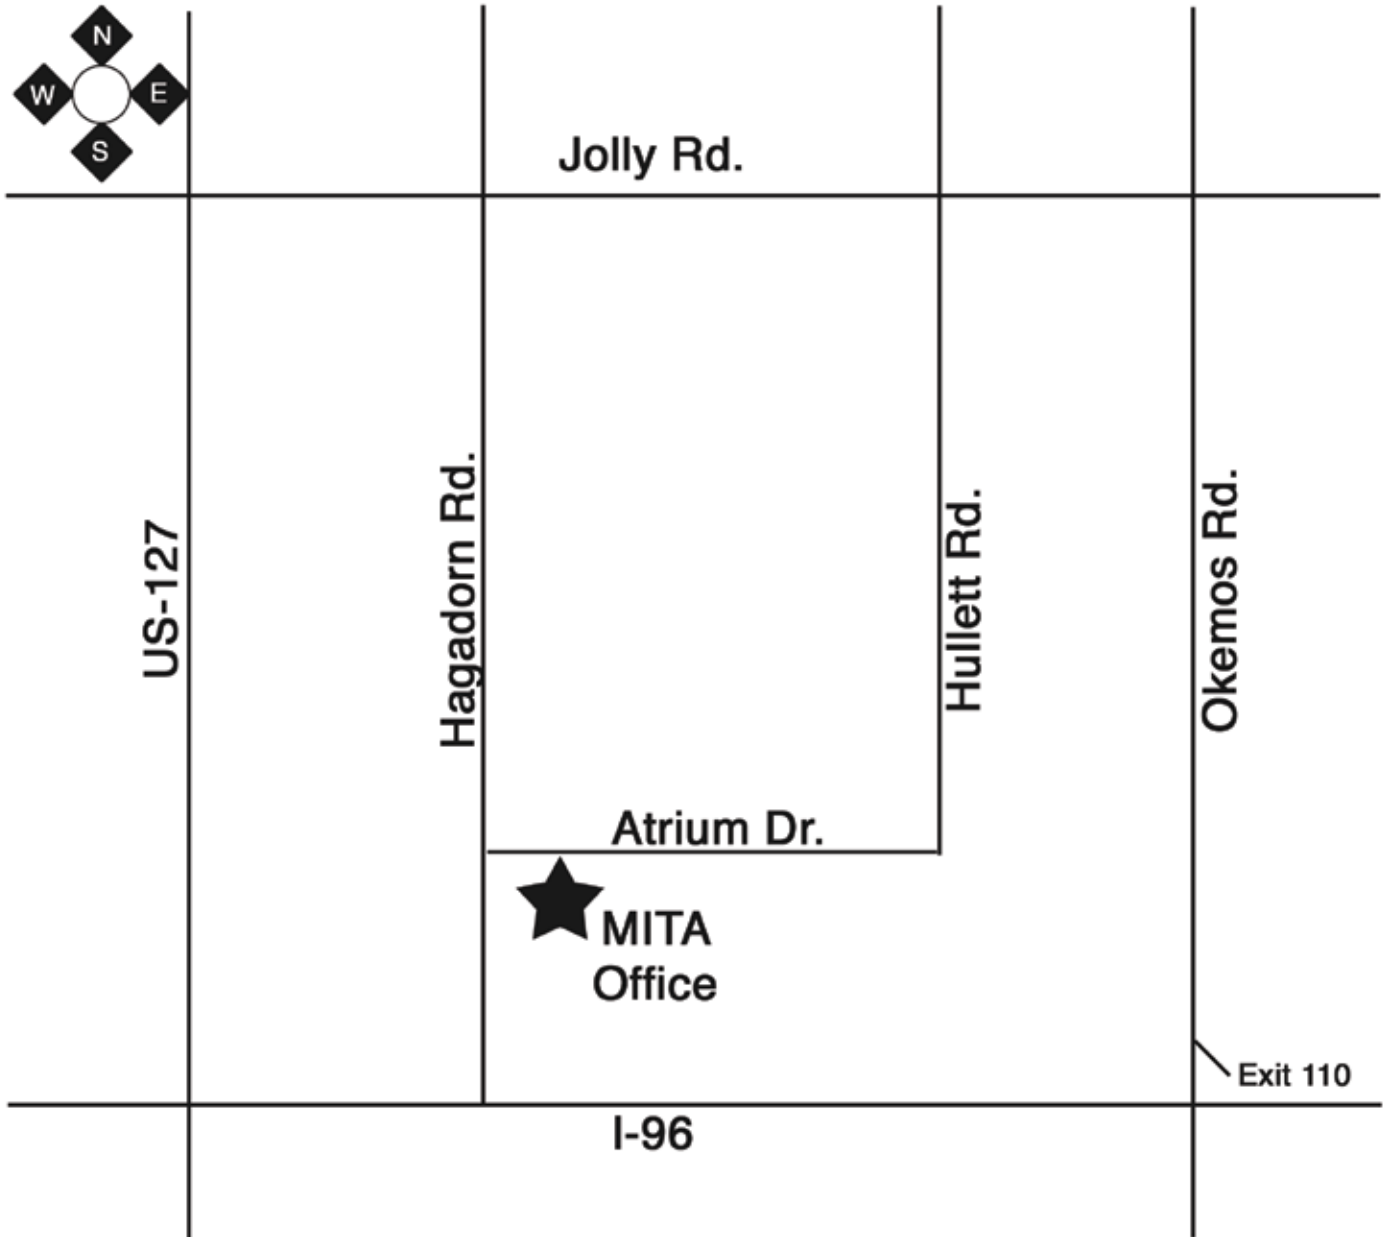

# Office Locator Map

The MITA building is now located at  
2937 Atrium Dr., Okemos, MI 48864

## Directions from Exit 110, I-96:

- North on Okemos Rd.
- Turn left on to Jolly Rd.
- Turn left on to Hullett Rd.
- Turn right on to Atrium Dr.
- Turn left into the MITA drive way.